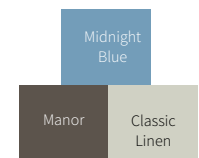

Manor

This siding is available in: DaVinci, DaVinci Board & Batten, Perfection Shingles

Cabot Blue

This siding is available in: DaVinci, DaVinci Board & Batten

Cabot Brown

This siding is available in: Perfection Shingles, Davinci, DaVinci Board & Batten

Midnight Blue

This siding is available in: DaVinci

Earth Tones

Organic in nature, this soothing, rich palette leaves us inspired. These colors create a story woven with earthy shades, creamy tones and hints of green.

Your home will be in harmony with your environment, with a relaxing, refined appeal that will be ever-present.

Earth Tones Color Palettes

Siding: Clay
 Accent: Cabot Brown
 Trims: White

This siding color is available in the following products:

Vertical Siding:
DaVinci Board & Batten

Urban Appeal

Where ebony-stained exteriors meet rustic-urbane style.

Mysterious and dark but also attractive, this energizing color palette creates bold lines and striking contrasts adding definition, ambiance and a touch of luxury to any home.